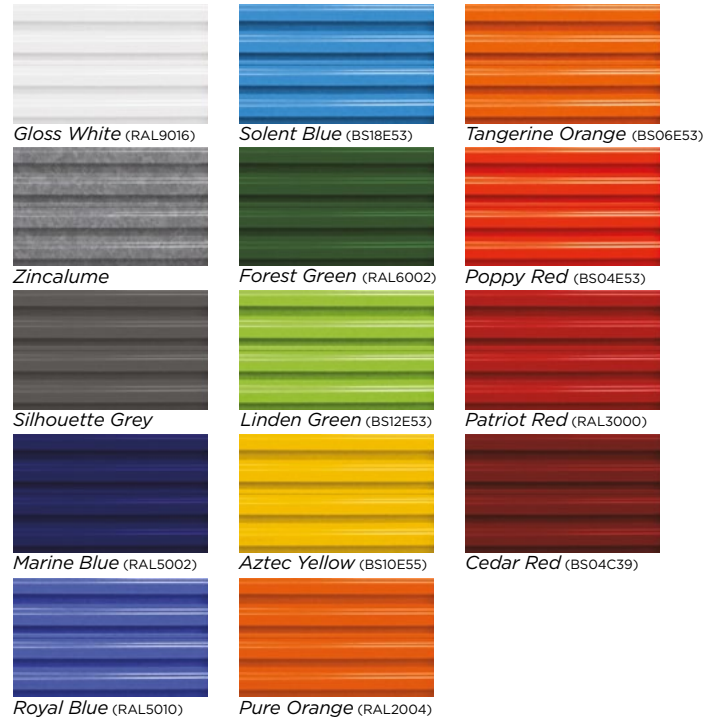

# COLOUR RANGE

Our doors come in a range of standard colours as below. Customised colours are available upon request.

## POLYESTER PAINTED COLOUR RANGE FOR CORRUGATED DOORS

- Gloss white
- Zincalume
- Silhouette Grey
- Marine Blue
- Royal Blue
- Solent Blue
- Forest Green
- Linden Green
- Aztec Yellow
- Pure Orange
- Tangerine Orange
- Poppy Red
- Patriot Red
- Cedar Red

### AVAILABLE COLOURS POLYESTER PAINTED

## PLASTISOL LEATHER GRAIN COLOUR RANGE FOR FLAT DOORS

- Black
- Navy Blue
- Solent Blue
- Linden Green
- Aztec Yellow
- Saffron
- Tangerine Orange
- Poppy Red
- White