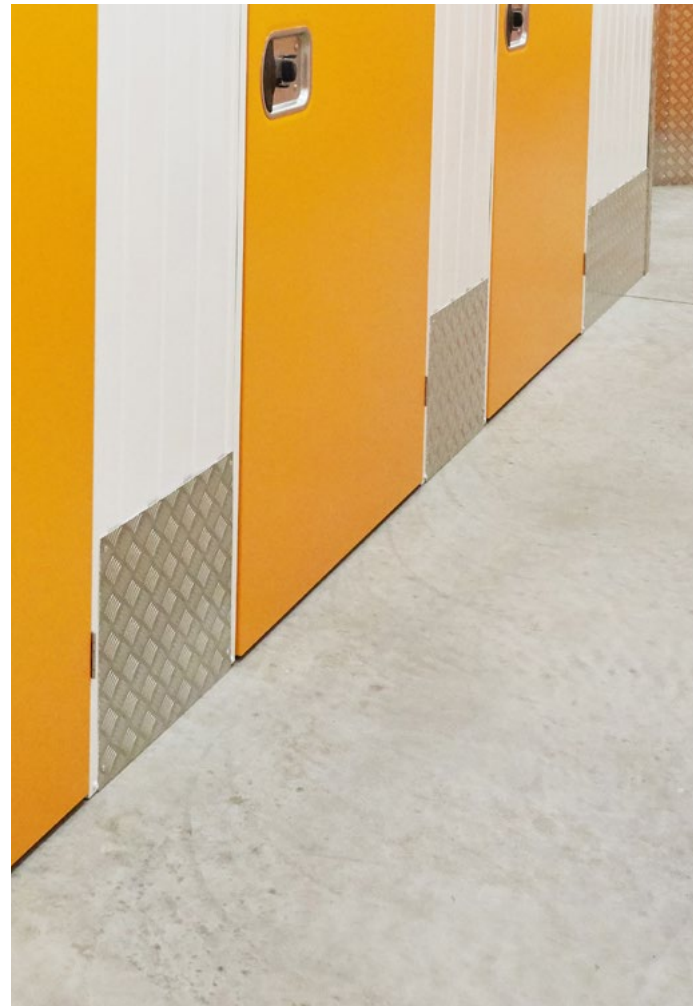

UNIT PARTITIONS

KICKER PLATES

Made from Aluminium Chequered Plate, our Kicker Plates keep walls and corridors looking good by taking the knocks from traffic.

SPECIFICATION

Sizes come as standard.

Custom designs are available upon request.

Height:	300mm - 999mm
Length:	3000mm
Thickness:	2mm
Profile Depth:	0.5mm
Material:	Aluminium Chequered Plate
Connection:	Rivets
Finishing:	Aluminium

FEATURES & BENEFITS

- Extensive product warranty
- Manufactured in-house
- Protect the corridor walls
- Made from aluminium for additional strength
- Easily recyclable